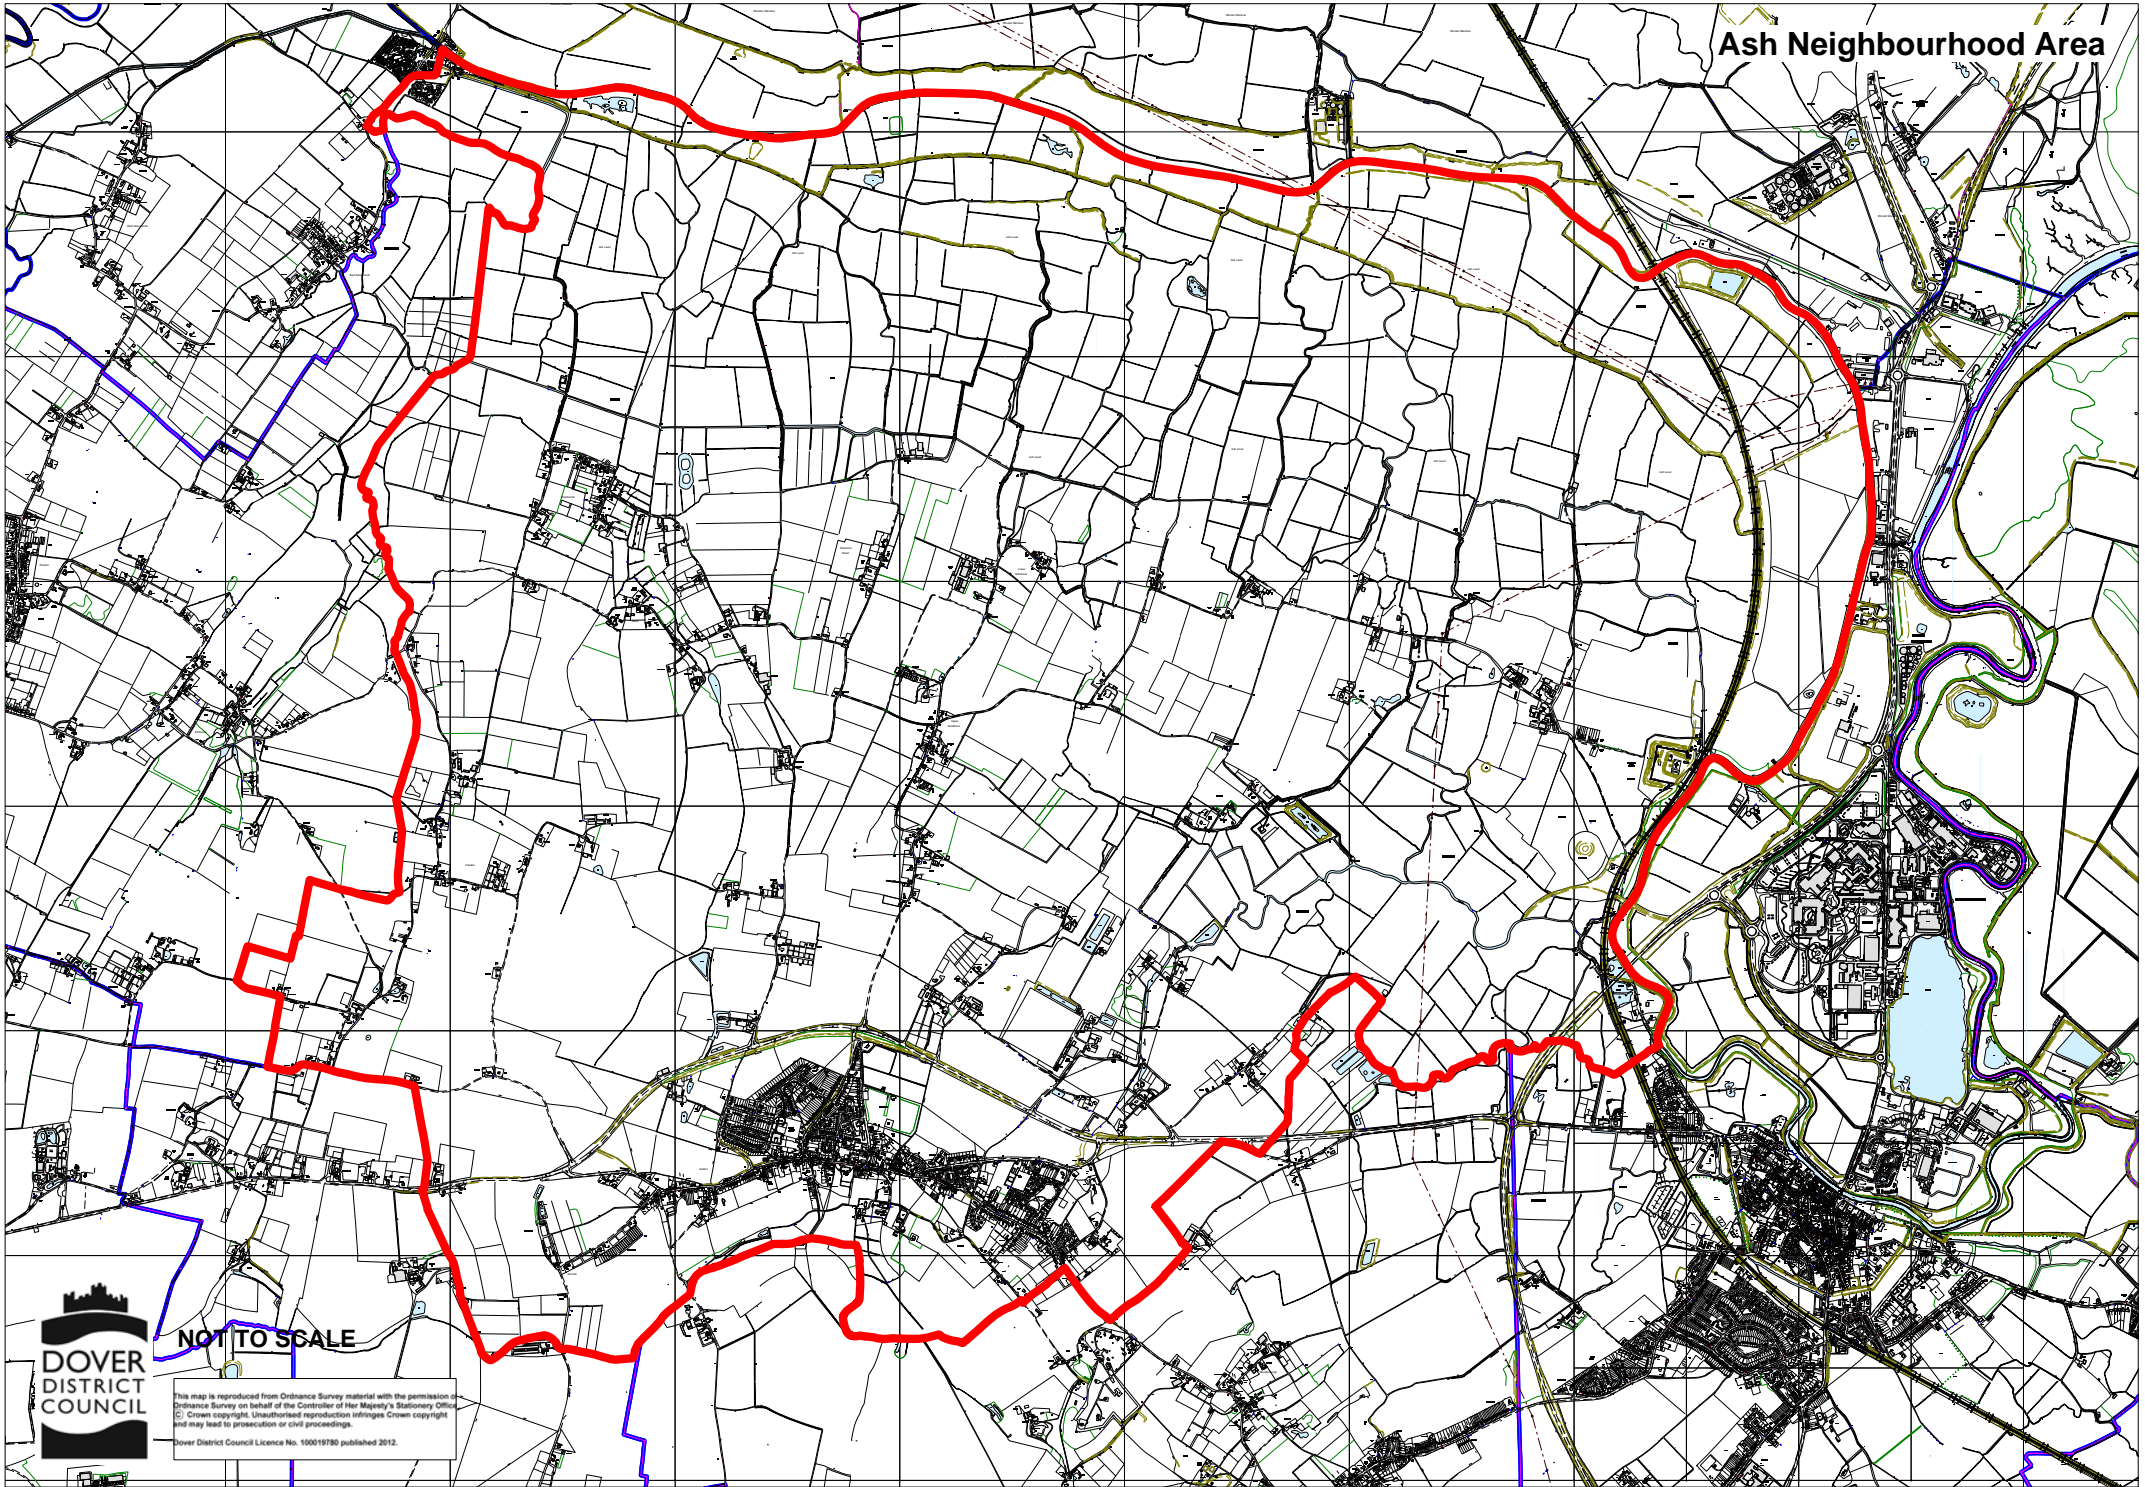

Ash Neighbourhood Area

NOT TO SCALE