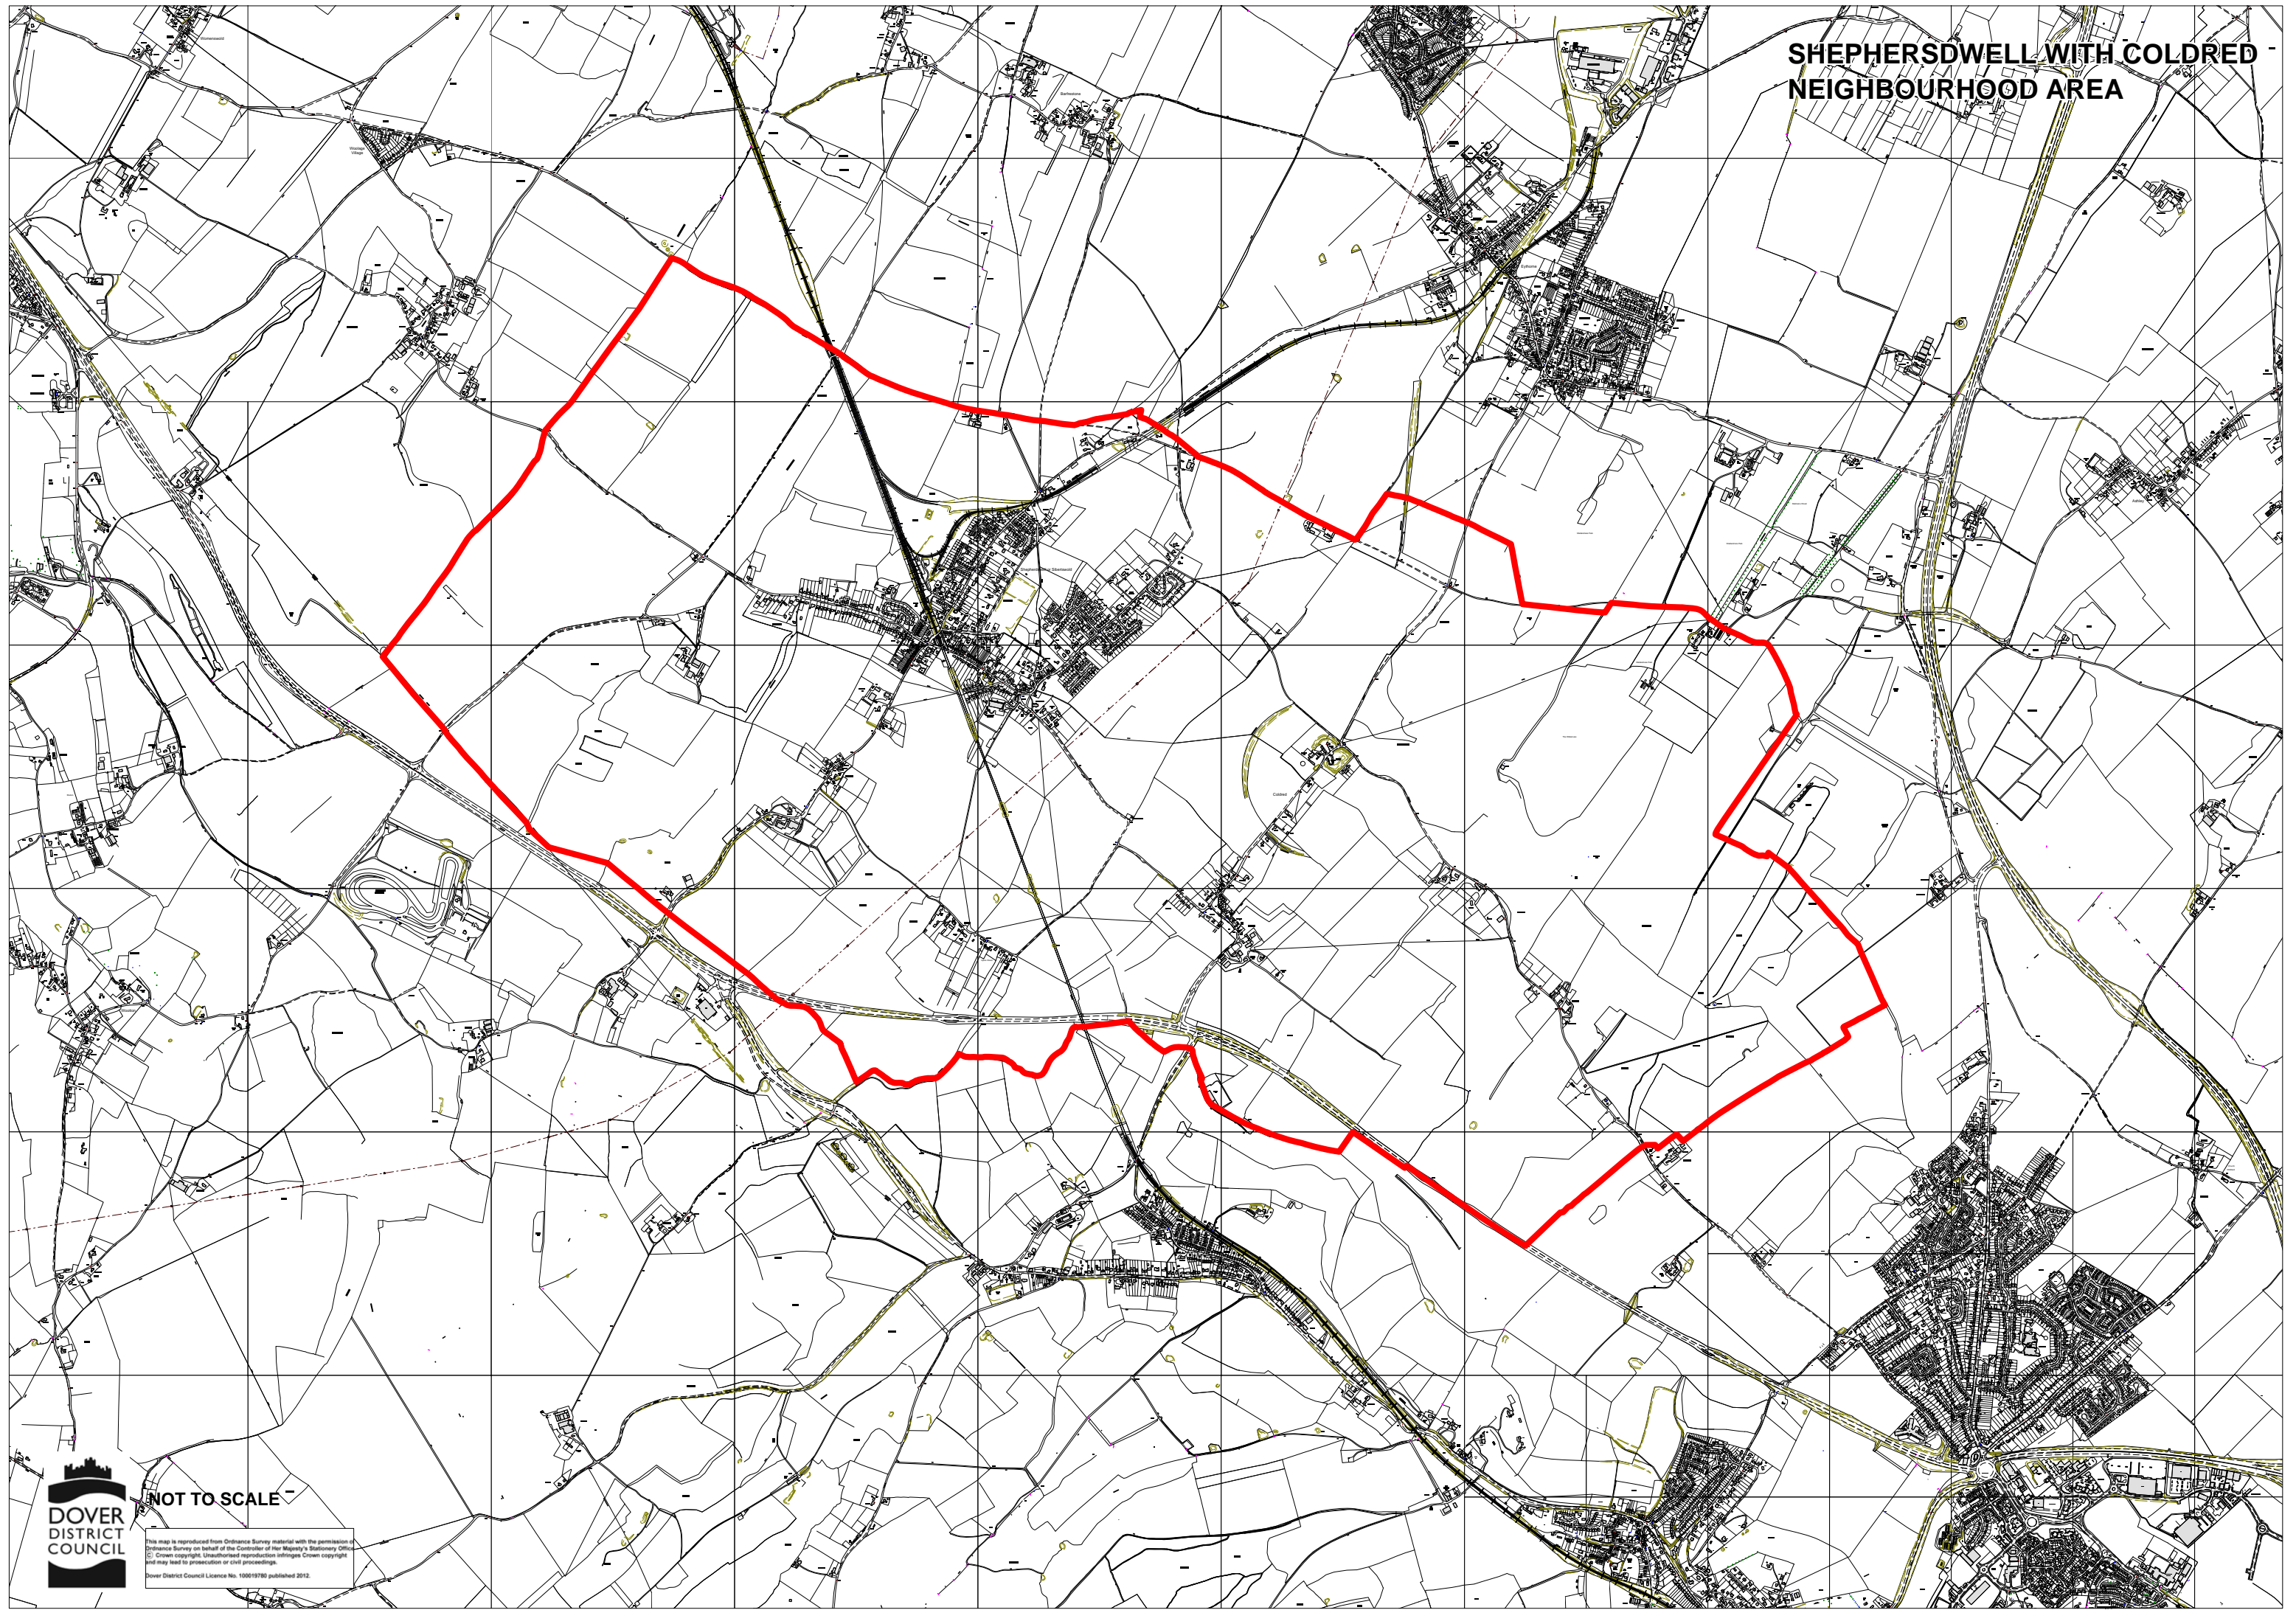

**SHEPHERSDWELL WITH COLDRED
NEIGHBOURHOOD AREA**

NOT TO SCALE